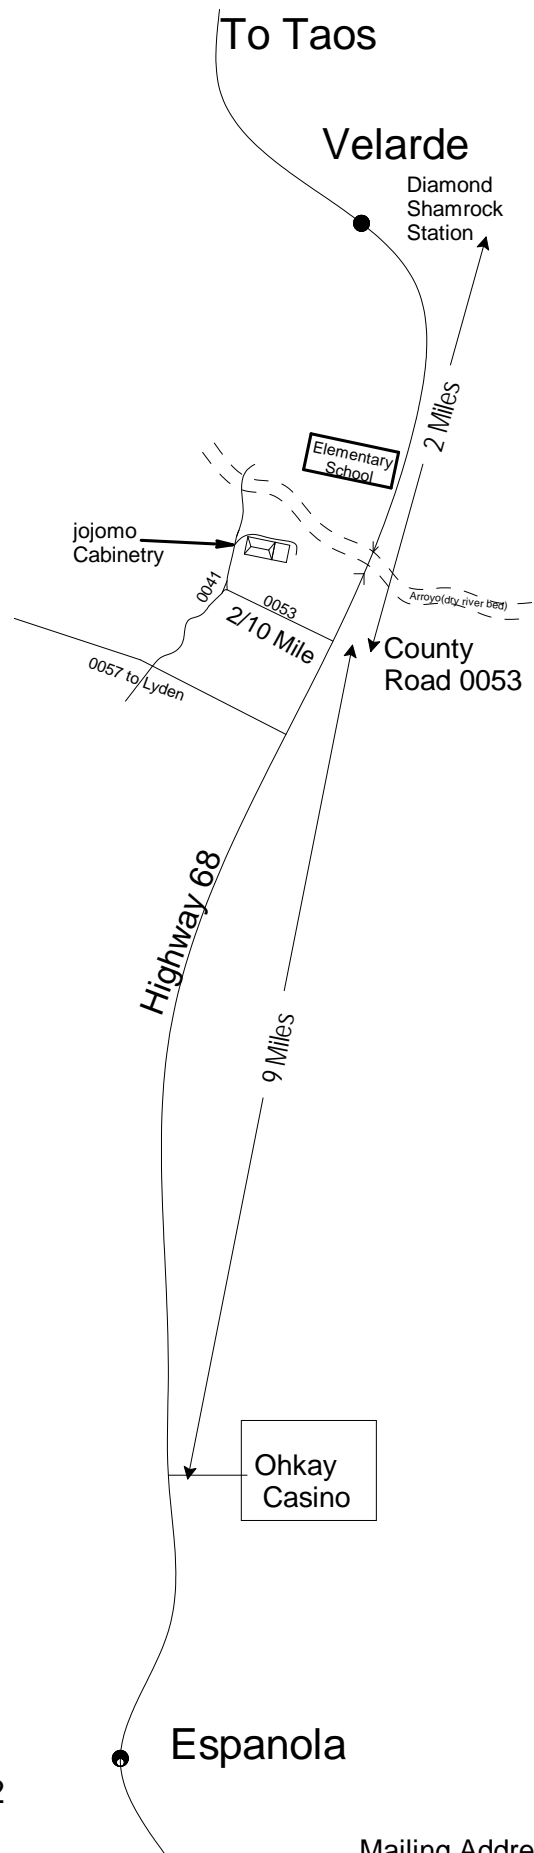

Directions to jojomo cabinetry

Available by appointment only.
Our Shop/Showroom is located at:
County Rd. 0041 #1042
Velarde, NM 87582

Phone: 505-852-0608
Cell: 505-690-2883

From Espanola:

Take 68 North:
9 miles past light at Okay Casino
Turn left on County Rd 0053. (Its the road to Our Lady of Guadalupe Church)
follow 2/10 mile to Y intersection at County rd. 0041
Turn Right and go 100 yds . Our shop is to the right.
Large white adobe with double doors in front and #1042 over the doors. Drive around left side of shop and park in back.
Enter through open garage doors.

From Taos:

Take 68south:
After leaving the Rio Grande Gorge you enter Velarde.
Go 2 miles past Diamond Shamrock station
Turn right onto
County Rd 0053 (Its the road to Our Lady of Guadalupe Church)
Follow 2/10 mile to Y intersection at County Rd 0041
Turn Right and go 100 yds.
Our shop will be on the right.
Large white adobe with double doors in front and #1042 over the doors. Drive around left side of shop and park in back.
Enter through open garage doors.