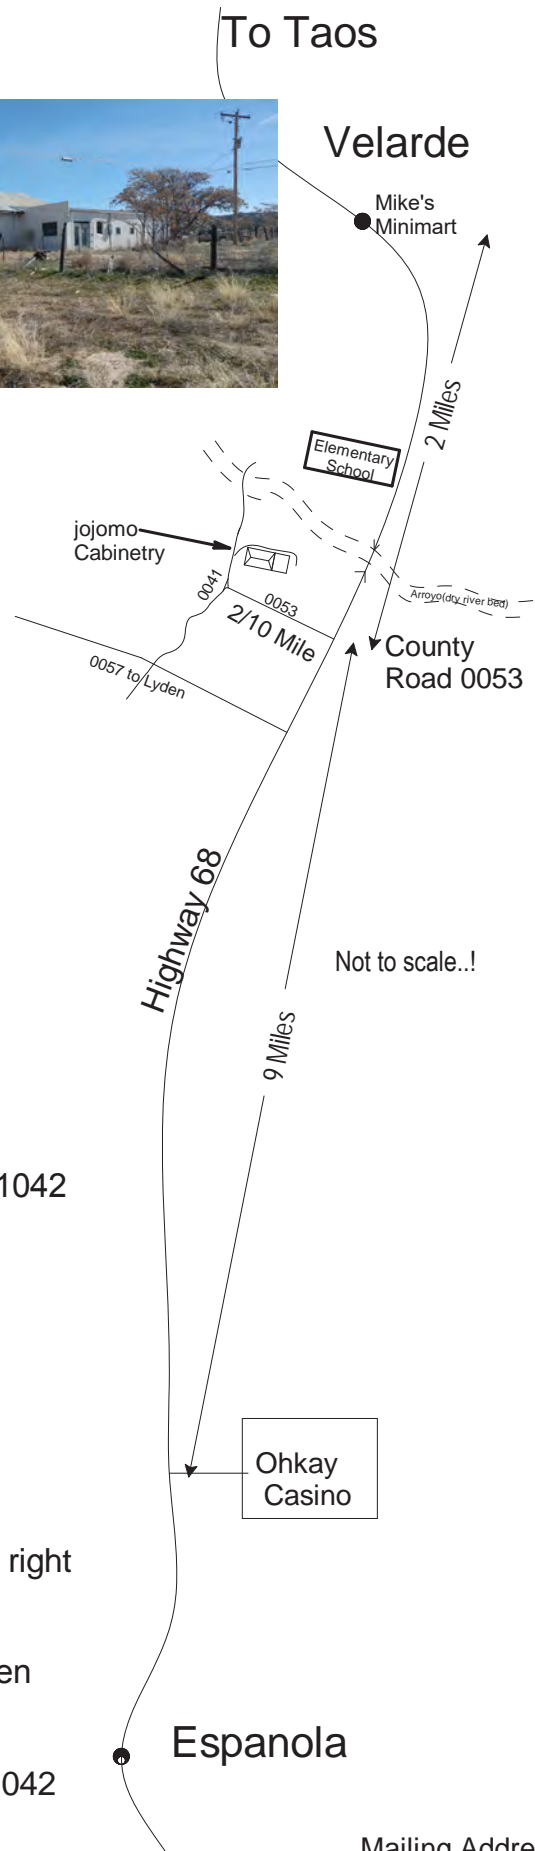

## From Espanola:

Take 68 North:  
Exactly 9 miles past light at Okay Casino  
Turn left on County Rd 0053.  
It is the road to Our Lady of Guadalupe Church  
follow 2/10 mile to Y intersection at County rd. 0041  
Turn Right and go 100 yds .  
Our shop is on the right. (You can see it at the Y.)  
Large old white adobe with double doors in front and #1042  
over the doors.  
Drive around left side of shop and park in back.  
Enter through open garage doors.

## From Taos:

Take 68 South:  
After leaving the Rio Grande Gorge you enter Velarde.  
Go 2 miles past Alon gas station (Mike's Minimart) Turn right  
onto County Rd 0053  
It is the road to Our Lady of Guadalupe Church  
Follow 2/10 mile to Y intersection at County Rd 0041 then  
Turn Right and go 100 yds.  
Our shop is on the right. (You can see it at the Y.)  
Large old white adobe with double doors in front and #1042  
over the doors.  
Drive around left side of shop and park in back.  
Enter through open garage doors.